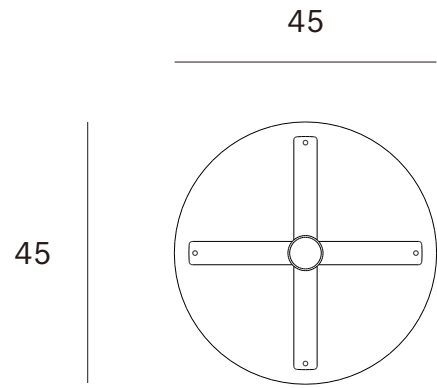

Blend dining table base - metal - Dimensions (cm)

Ethnicraft

Blend dining table base - metal - Dimensions (inches)