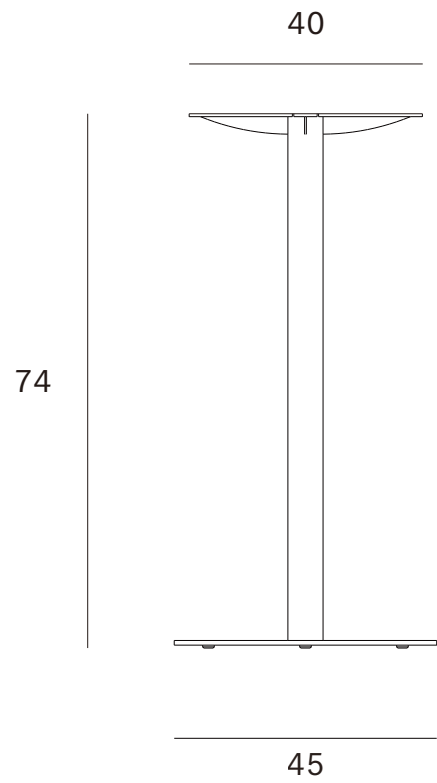

Blend dining table base - metal - Dimensions (cm)

Ethnicraft

Blend dining table base - metal - Dimensions (inches)