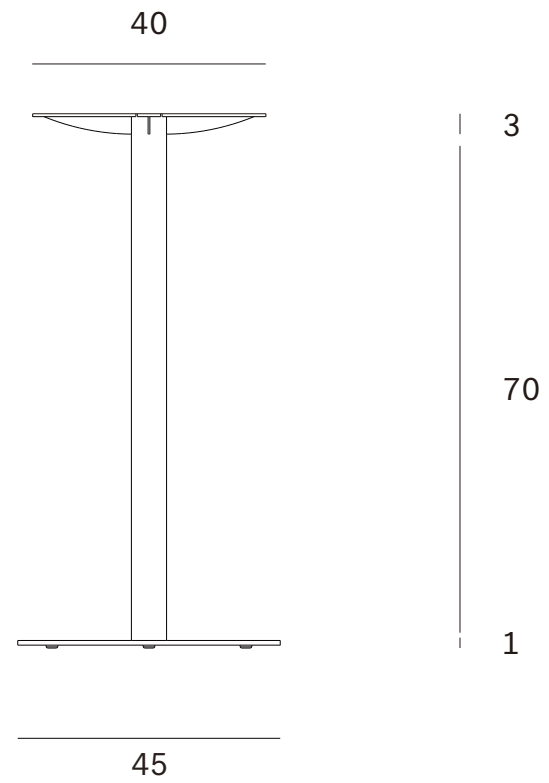

Blend dining table base - metal - Dimensions (cm)

Ethnicraft

Blend dining table base - metal - Dimensions (inches)